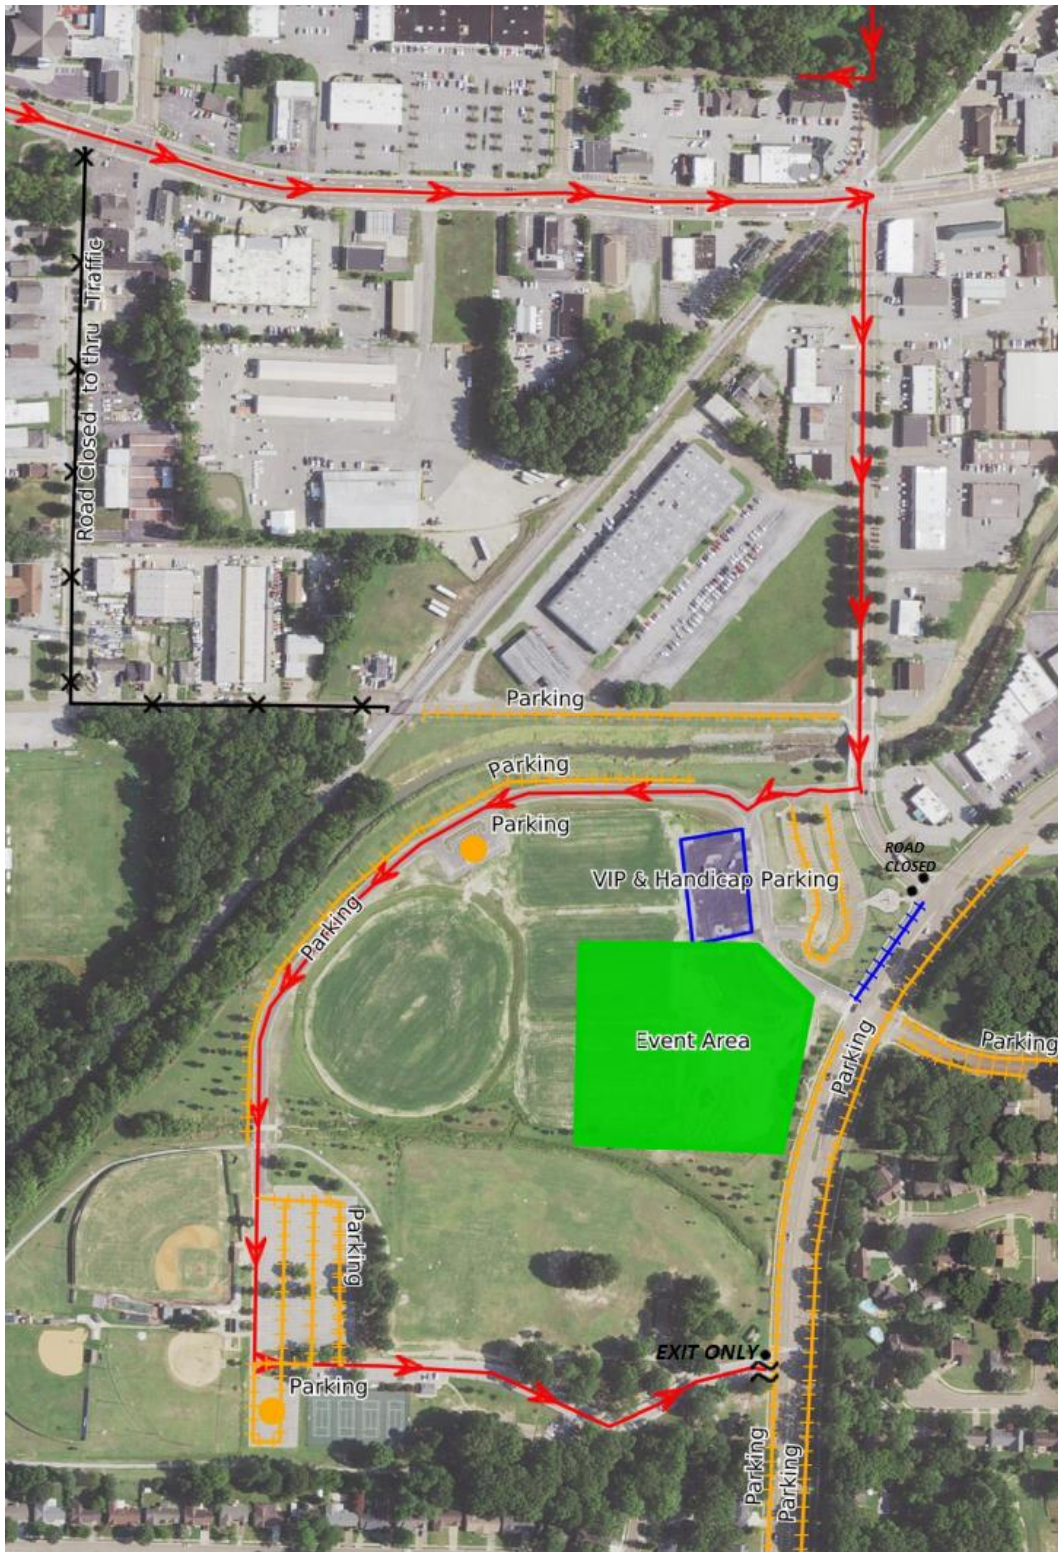

2021 City of Bartlett Christmas Event Traffic Flow & Parking

- Freeman Park** – parking will be available in Freeman Park to those who enter Southbound Bartlett Road from Stage.
- Ferguson Road** – parking will be available on Ferguson Road to those who enter Southbound Bartlett Road from Stage.
- Bartlett Boulevard** – parking will be available in the curb lanes of Bartlett Boulevard as well as the adjacent areas.